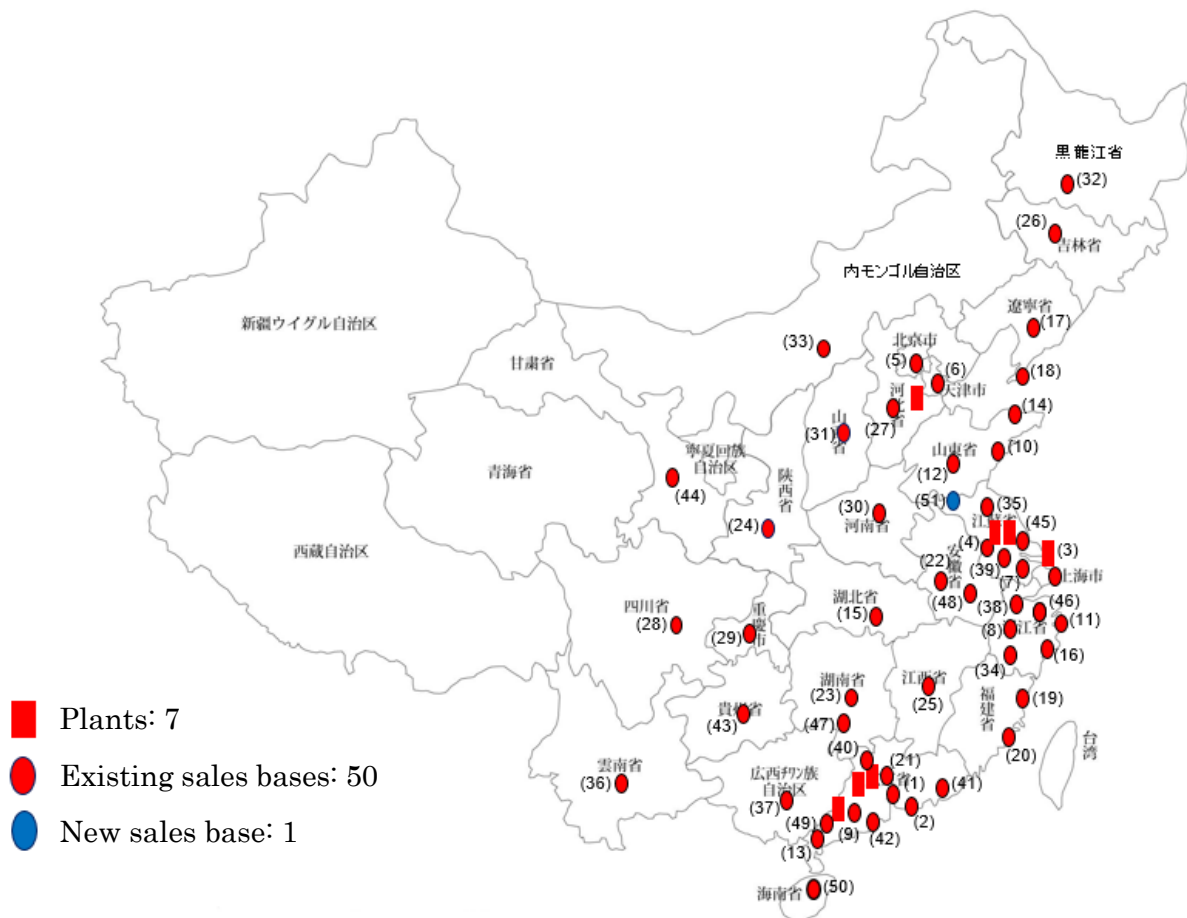

[Reference: Sales areas in mainland China]

(1) Guangzhou, (2) Shenzhen, (3) Shanghai, (4) Nanjing, (5) Beijing, (6) Tianjin, (7) Suzhou,
(8) Hangzhou, (9) Foshan, (10) Qingdao, (11) Ningbo, (12) Jinan, (13) Zhanjiang, (14) Yantai,
(15) Wuhan, (16) Wenzhou, (17) Shenyang, (18) Dalian, (19) Fuzhou, (20) Xiamen,
(21) Dongguan, (22) Hefei, (23) Changsha, (24) Xi'an, (25) Nanchang, (26) Changchun,
(27) Shijiazhuang, (28) Chengdu, (29) Chongqing, (30) Zhengzhou, (31) Taiyuan, (32) Harbin,
(33) Hohhot, (34) Jinhua, (35) Huai'an, (36) Kunming, (37) Nanning, (38) Jiaxing, (39) Wuxi,
(40) Qingyuan, (41) Huizhou, (42) Zhongshan, (43) Guiyang, (44) Lanzhou, (45) Nantong,
(46) Shaoxing, (47) Chongyang, (48) Wuhu, (49) Zhaoqing, (50) Haikou, (51) Xuzhou