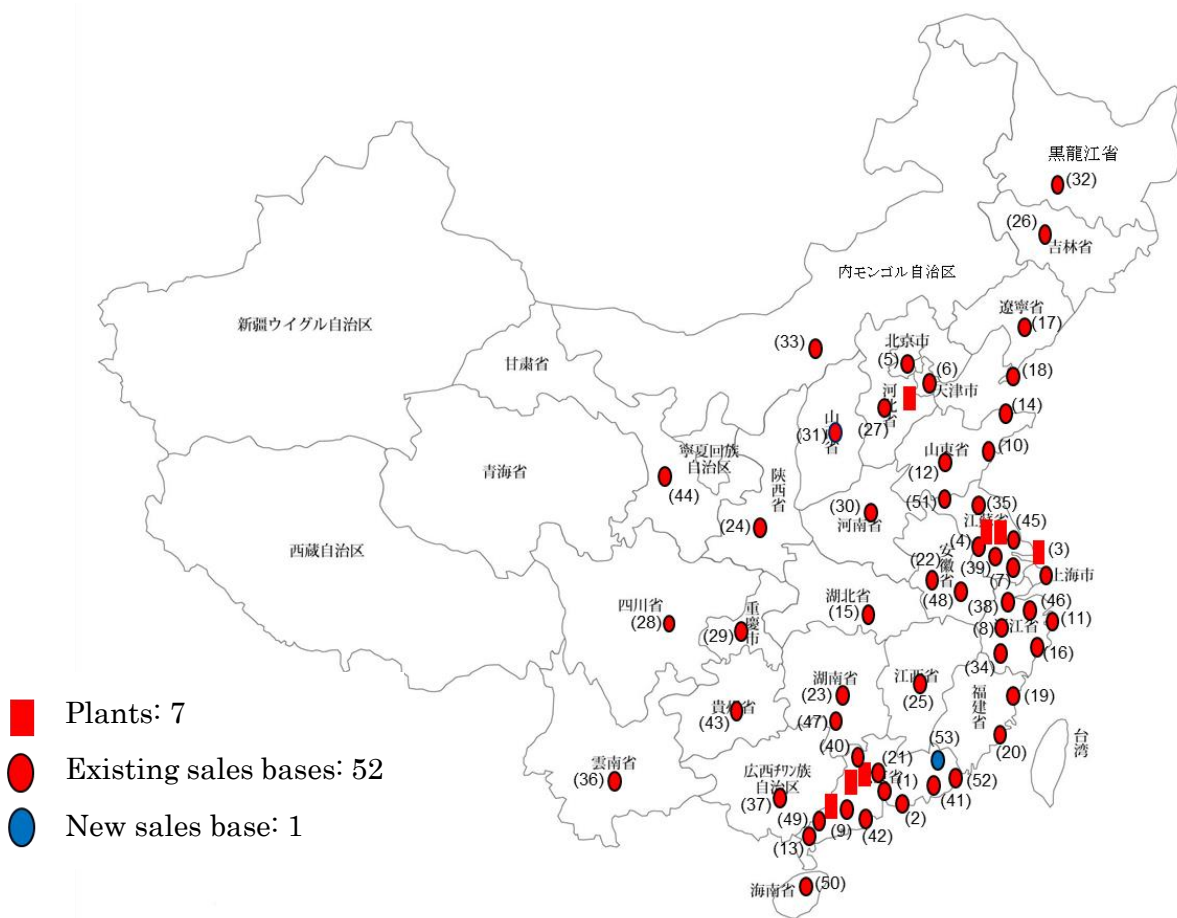

The Yakult Group had been supplying products to Meizhou through the nearby Huizhou Branch. The establishment of the Meizhou Branch is expected to further enhance the sales structure. With the Meizhou Branch, the Yakult Group now has 53 sales bases in China.

The profiles of Guangzhou Yakult and the Meizhou Branch are as follows.

### 1. Profile of Guangzhou Yakult Co., Ltd.

- (1) Name: Guangzhou Yakult Co., Ltd.
- (2) Capitalization: 395.60 million yuan (as of the end of March 2023)  
(50% held by Yakult Honsha Co., Ltd., 35% by Hong Kong Yakult Co., Ltd., 10% by Yakult (China) Corporation, and 5% by Guangzhou Sui Zhi Investment Co., Ltd.)
- (3) Location: Guangzhou, Guangdong Province, People’s Republic of China
- (4) Representative: Noriyuki Umehara
- (5) Established: January 16, 2001
- (6) Start of operations: June 10, 2002
- (7) Employees: 1,921 (as of the end of December 2022)

[Reference material: Sales areas in mainland China]

- (1) Guangzhou, (2) Shenzhen, (3) Shanghai, (4) Nanjing, (5) Beijing, (6) Tianjin, (7) Suzhou, (8) Hangzhou, (9) Foshan, (10) Qingdao, (11) Ningbo, (12) Jinan, (13) Zhanjiang, (14) Yantai, (15) Wuhan, (16) Wenzhou, (17) Shenyang, (18) Dalian, (19) Fuzhou, (20) Xiamen, (21) Dongguan, (22) Hefei, (23) Changsha, (24) Xi'an, (25) Nanchang, (26) Changchun, (27) Shijiazhuang, (28) Chengdu, (29) Chongqing, (30) Zhengzhou, (31) Taiyuan, (32) Harbin, (33) Hohhot, (34) Jinhua, (35) Huai'an, (36) Kunming, (37) Nanning, (38) Jiaxing, (39) Wuxi, (40) Qingyuan, (41) Huizhou, (42) Zhongshan, (43) Guiyang, (44) Lanzhou, (45) Nantong, (46) Shaoxing, (47) Chongyang, (48) Wuhu, (49) Zhaoqing, (50) Haikou, (51) Xuzhou, (52) Shantou, (53) Meizhou