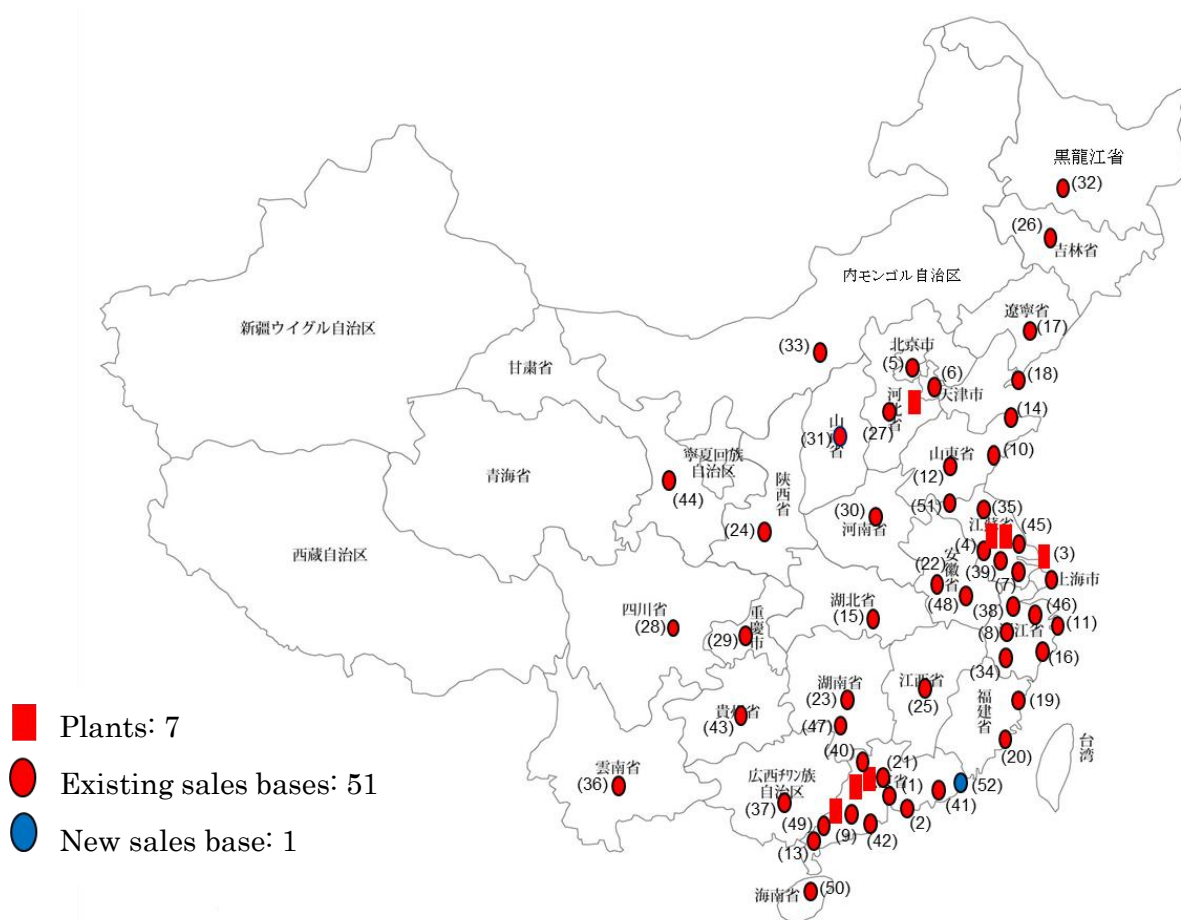

The Yakult Group had been supplying products to Shantou and its neighboring cities of Chaozhou and Jieyang through the nearby Huizhou Branch, etc. The establishment of the Shantou Branch is expected to further enhance the sales structure. With the Shantou Branch, the Yakult Group now has 52 sales bases in China.

The profiles of Guangzhou Yakult and the Shantou Branch are as follows.

### 1. Profile of Guangzhou Yakult Co., Ltd.

- (1) Name: Guangzhou Yakult Co., Ltd.
- (2) Capitalization: 395.60 million yuan (as of the end of March 2023)  
(50% held by Yakult Honsha Co., Ltd., 35% by Hong Kong Yakult Co., Ltd., 10% by Yakult (China) Corporation, and 5% by CDC Investment Consultants Ltd.)
- (3) Location: Guangzhou, Guangdong Province, People’s Republic of China
- (4) Representative: Noriyuki Umehara
- (5) Established: January 16, 2001
- (6) Start of operations: June 10, 2002
- (7) Employees: 1,921 (as of the end of December 2022)

[Reference material: Sales areas in mainland China]

(1) Guangzhou, (2) Shenzhen, (3) Shanghai, (4) Nanjing, (5) Beijing, (6) Tianjin, (7) Suzhou,  
 (8) Hangzhou, (9) Foshan, (10) Qingdao, (11) Ningbo, (12) Jinan, (13) Zhanjiang, (14) Yantai,  
 (15) Wuhan, (16) Wenzhou, (17) Shenyang, (18) Dalian, (19) Fuzhou, (20) Xiamen,  
 (21) Dongguan, (22) Hefei, (23) Changsha, (24) Xi'an, (25) Nanchang, (26) Changchun,  
 (27) Shijiazhuang, (28) Chengdu, (29) Chongqing, (30) Zhengzhou, (31) Taiyuan, (32) Harbin,  
 (33) Hohhot, (34) Jinhua, (35) Huai'an, (36) Kunming, (37) Nanning, (38) Jiaxing, (39) Wuxi,  
 (40) Qingyuan, (41) Huizhou, (42) Zhongshan, (43) Guiyang, (44) Lanzhou, (45) Nantong,  
 (46) Shaoxing, (47) Chongyang, (48) Wuhu, (49) Zhaoqing, (50) Haikou, (51) Xuzhou,  
 (52) Shantou