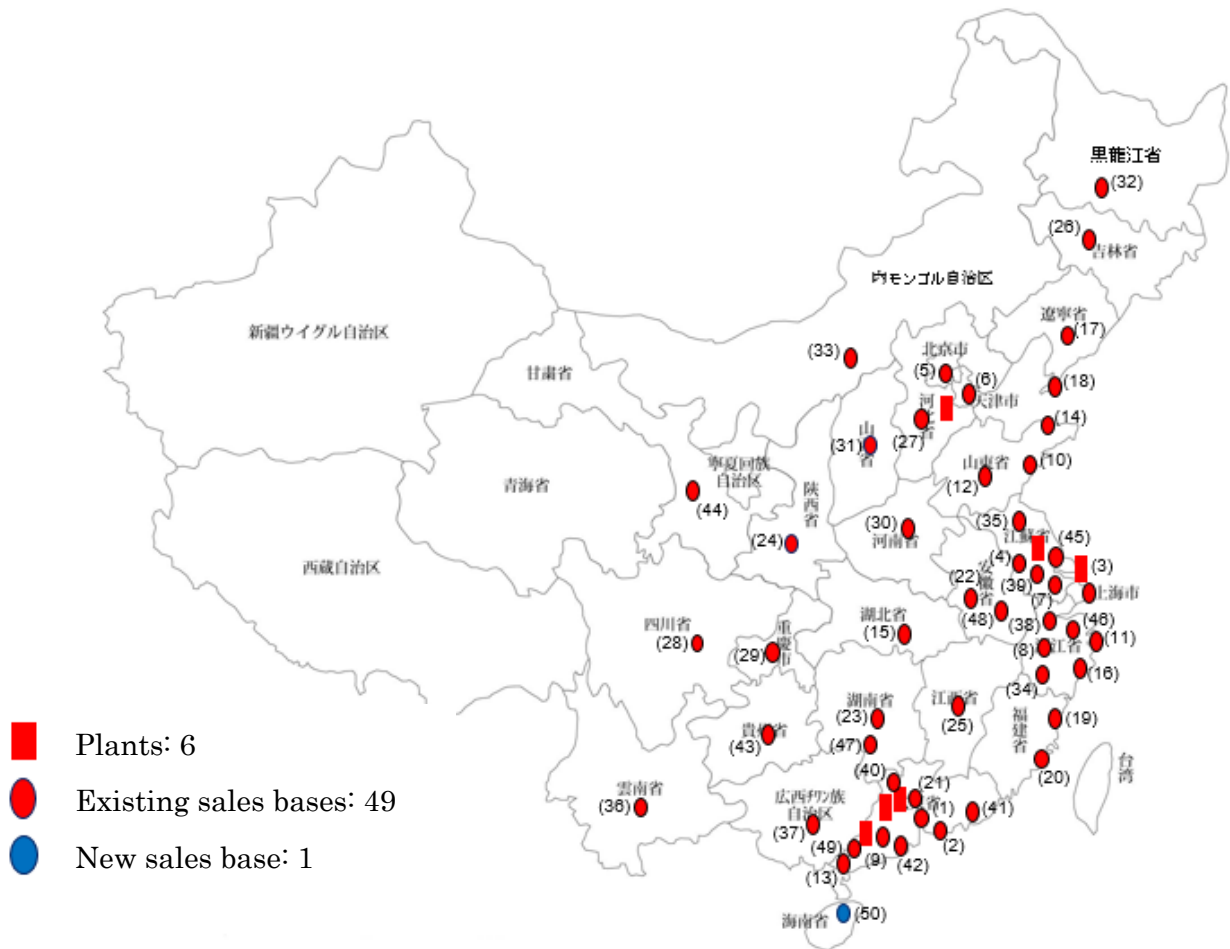

Located in the northern part of Hainan Province, China, Haikou is the province's capital city with a population of about 2.33 million and is experiencing remarkable economic growth. The Yakult Group had been supplying products to Haikou through the nearby Zhanjiang Branch. The establishment of the Haikou Branch is expected to further enhance the local sales structure.

With the establishment of the Haikou Branch, the Yakult Group will have 50 sales bases in China, 10 of which are under Guangzhou Yakult Co., Ltd.

The profile of Haikou Branch is as follows.

1. Profile of Guangzhou Yakult Co., Ltd.

- (1) Name: Guangzhou Yakult Co., Ltd.
- (2) Location: Guangzhou, Guangdong Province, People's Republic of China
- (3) Representative: Noriyuki Umehara
- (4) Established: January 16, 2001
- (5) Capitalization: 395.6 million yuan (50% held by Yakult Honsha Co., Ltd., 35% by Hong Kong Yakult Co., Ltd., 10% by Yakult (China) Corporation, and 5% by Guangzhou Sui Zhi Investment Co., Ltd.)
- (6) Employees: 1,708 (as of the end of June 2021)

[Reference: Sales areas in China]

(1) Guangzhou, (2) Shenzhen, (3) Shanghai, (4) Nanjing, (5) Beijing, (6) Tianjin, (7) Suzhou, (8) Hangzhou, (9) Foshan, (10) Qingdao, (11) Ningbo, (12) Jinan, (13) Zhanjiang, (14) Yantai, (15) Wuhan, (16) Wenzhou, (17) Shenyang, (18) Dalian, (19) Fuzhou, (20) Xiamen, (21) Dongguan, (22) Hefei, (23) Changsha, (24) Xi'an, (25) Nanchang, (26) Changchun, (27) Shijiazhuang, (28) Chengdu, (29) Chongqing, (30) Zhengzhou, (31) Taiyuan, (32) Harbin, (33) Hohhot, (34) Jinhua, (35) Huai'an, (36) Kunming, (37) Nanning, (38) Jiaxing, (39) Wuxi, (40) Qingyuan, (41) Huizhou, (42) Zhongshan, (43) Guiyang, (44) Lanzhou, (45) Nantong, (46) Shaoxing, (47) Chongyang, (48) Wuhu, (49) Zhaoqing, (50) Haikou