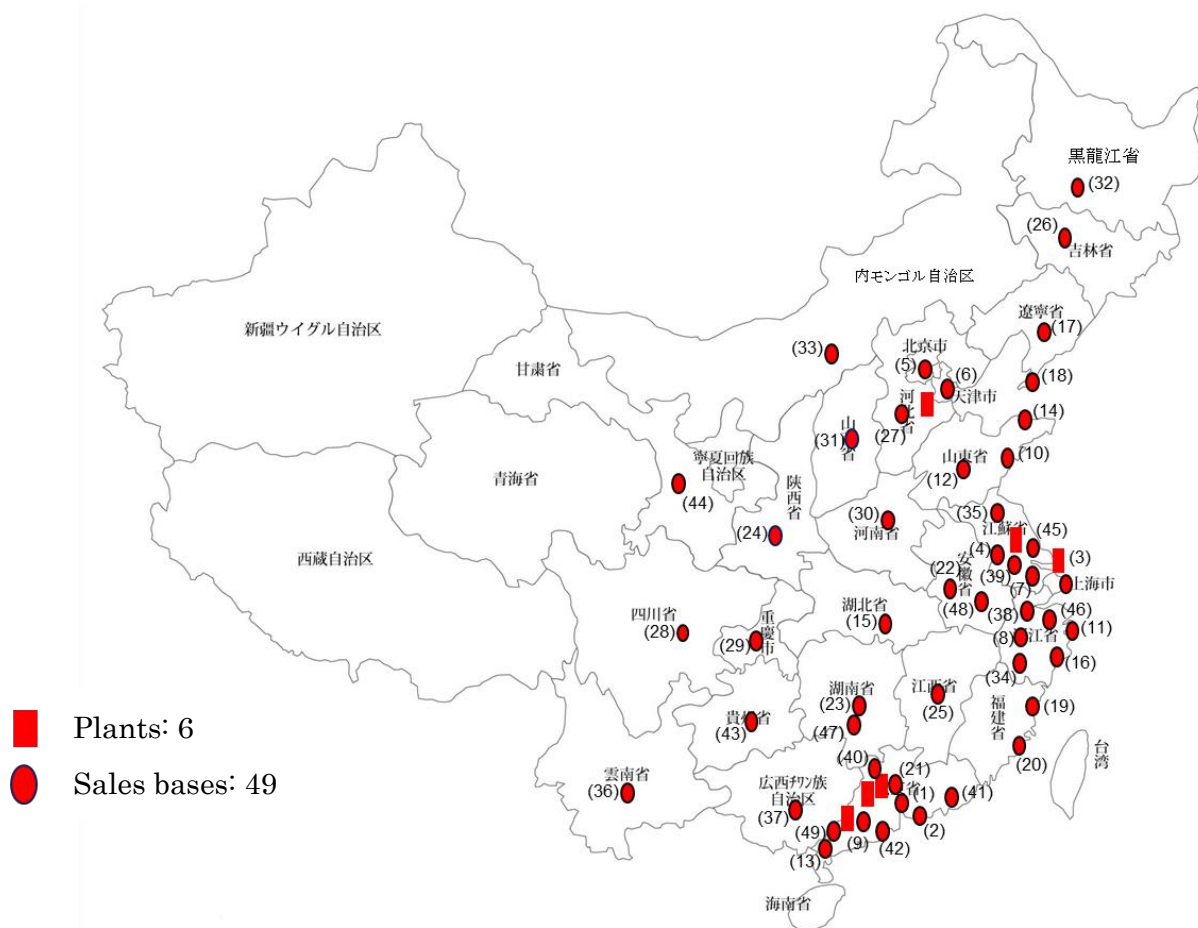

The neighboring Lanzhou Branch, in Gansu Province, will supply the products for sale in Xining.

Xining is the capital city of Qinghai Province, located in northwestern China and has a population of around 2 million people. Recent years have seen both local supermarkets and major national retail chains opening stores in the city and it is regarded as a promising market.

2. Profile of Yakult (China) Corporation

- (1) Name: Yakult (China) Corporation
- (2) Location: Shanghai, People's Republic of China
- (3) Representative: Susumu Hirano
- (4) Established: April 12, 2005
- (5) Capitalization: US\$219.72 million (wholly owned by Yakult Honsha Co., Ltd.)
- (6) Employees: 3,040 (as of the end of December 2020)

3. Profile of Lanzhou Branch of Yakult (China) Corporation

- (1) Location: Lanzhou, Gansu Province
- (2) Branch manager: Gao Hai Tao
- (3) Established: March 5, 2019
- (4) Areas managed: Lanzhou and surrounding cities

[Reference material 1: Map of the area surrounding Xining]

Distance between the Lanzhou Branch and Xining: 230 km

[Reference material 2: Plants and sales bases in China]

(1) Guangzhou, (2) Shenzhen, (3) Shanghai, (4) Nanjing, (5) Beijing, (6) Tianjin, (7) Suzhou, (8) Hangzhou, (9) Foshan, (10) Qingdao, (11) Ningbo, (12) Jinan, (13) Zhanjiang, (14) Yantai, (15) Wuhan, (16) Wenzhou, (17) Shenyang, (18) Dalian, (19) Fuzhou, (20) Xiamen, (21) Dongguan, (22) Hefei, (23) Changsha, (24) Xi'an, (25) Nanchang, (26) Changchun, (27) Shijiazhuang, (28) Chengdu, (29) Chongqing, (30) Zhengzhou, (31) Taiyuan, (32) Harbin, (33) Hohhot, (34) Jinhua, (35) Huai'an, (36) Kunming, (37) Nanning, (38) Jiaxing, (39) Wuxi, (40) Qingyuan, (41) Huizhou, (42) Zhongshan, (43) Guiyang, (44) Lanzhou, (45) Nantong, (46) Shaoxing, (47) Hengyang, (48) Wuhu, (49) Zhaoqing