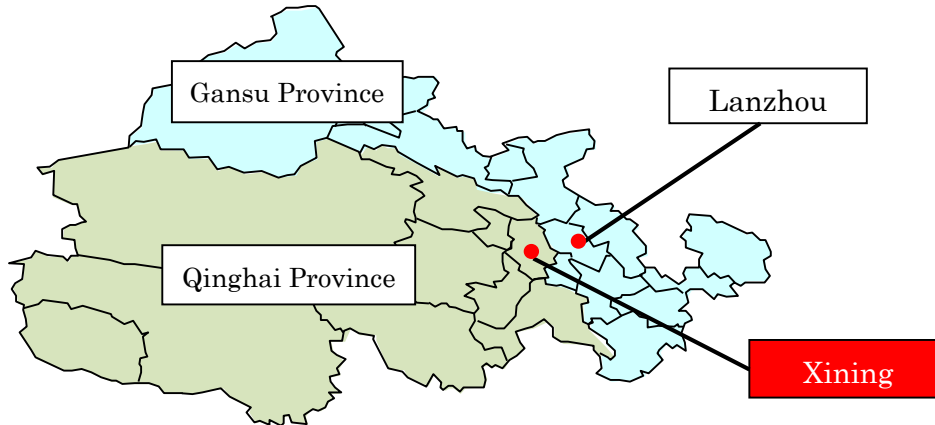

[Reference material 1: Map of the area surrounding Xining]

Distance between the Lanzhou Branch and Xining: 230 km